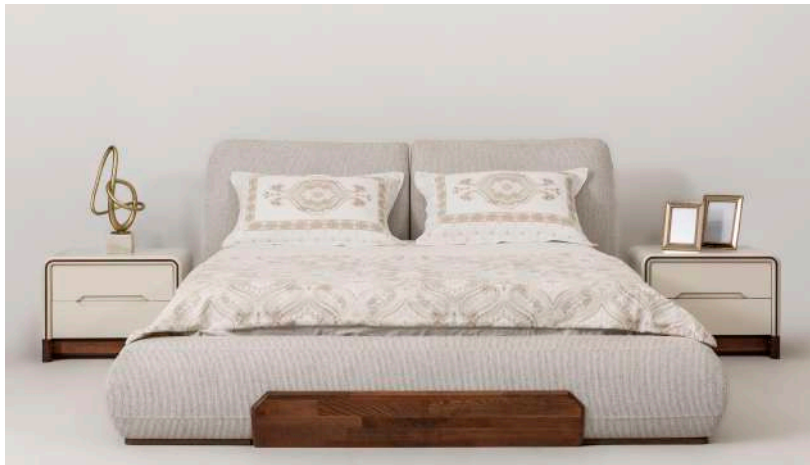

NIGHTSTAND
W:60 **L:**48 **H:**46 cm
W:24 **L:**19 **H:**18 inc
 31 kg 0,1 m³

SIZE MIRROR
W:52 **L:**50 **H:**180 cm
W:20 **L:**19 **H:**70 inc
 44 kg 0,35 m³

CADILLAC *bedroom*

CONTEMPORARY TRADITION

It makes you feel a dazzling and heavy yet innovative style that softens the magnificence of the classic with modern lines.