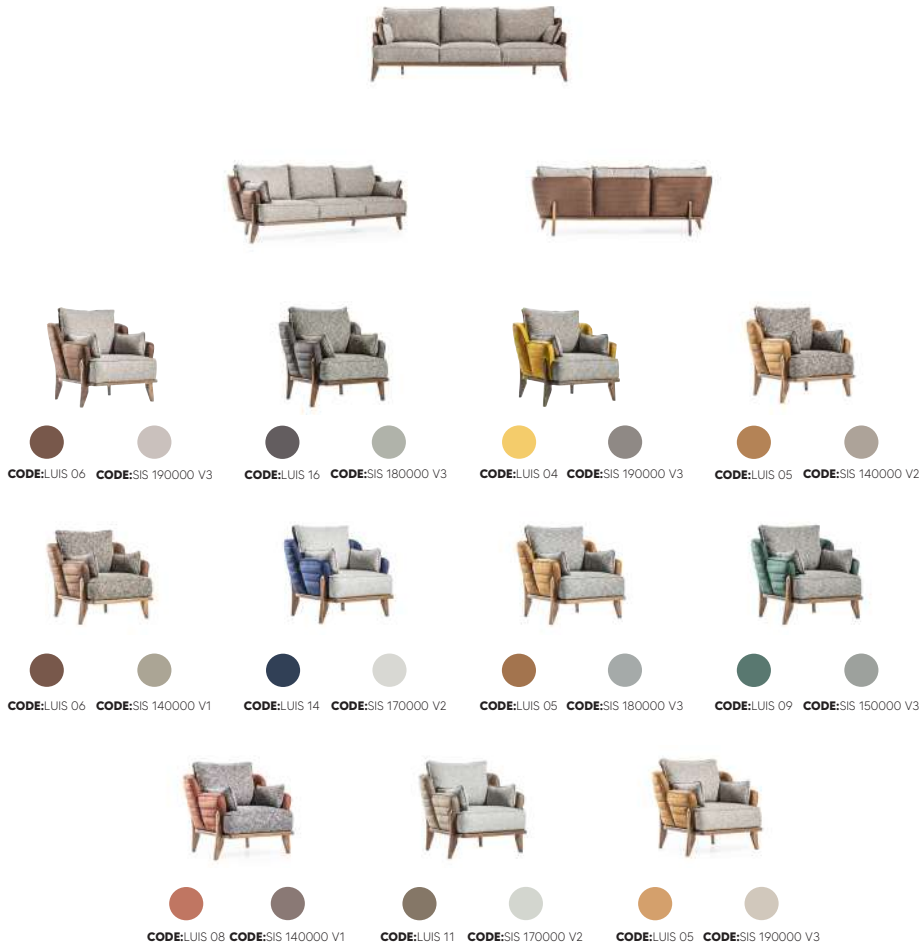

sofa set **BENTLEY**

3 SEATER

W:235 L:90 H:88 cm
W:93 L:35 H:35 inc
78 kg 1,3 m³

BERGERE

W:87 L:90 H:88 cm
W:34 L:35 H:35 inc
31 kg 0,4 m³

COFFEE TABLE

W:90 L:90 H:50 cm
W:35 L:35 H:20 inc
25 kg 0,2 m³

A design that comes out with the combination of two colors that emphasizes both comfort and functionality.

It creates a sophisticated and luxurious signature