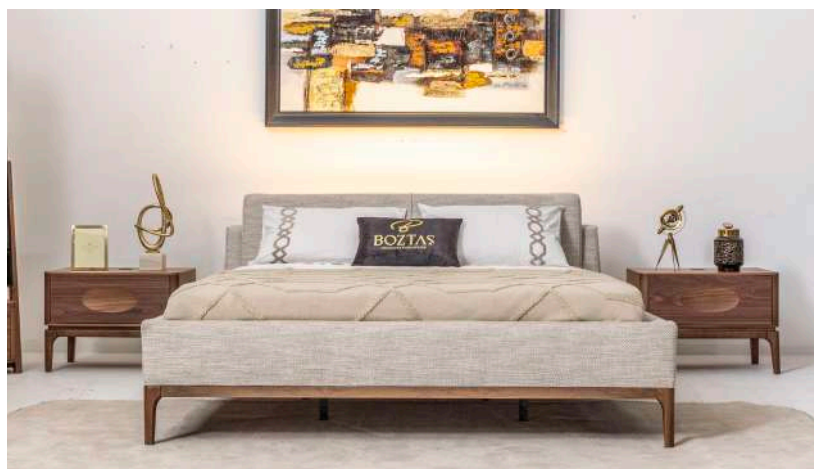

ASTON *bedroom*

CONTEMPORARY TRADITION

It makes you feel a dazzling and heavy yet innovative style that softens the magnificence of the classic with modern lines.