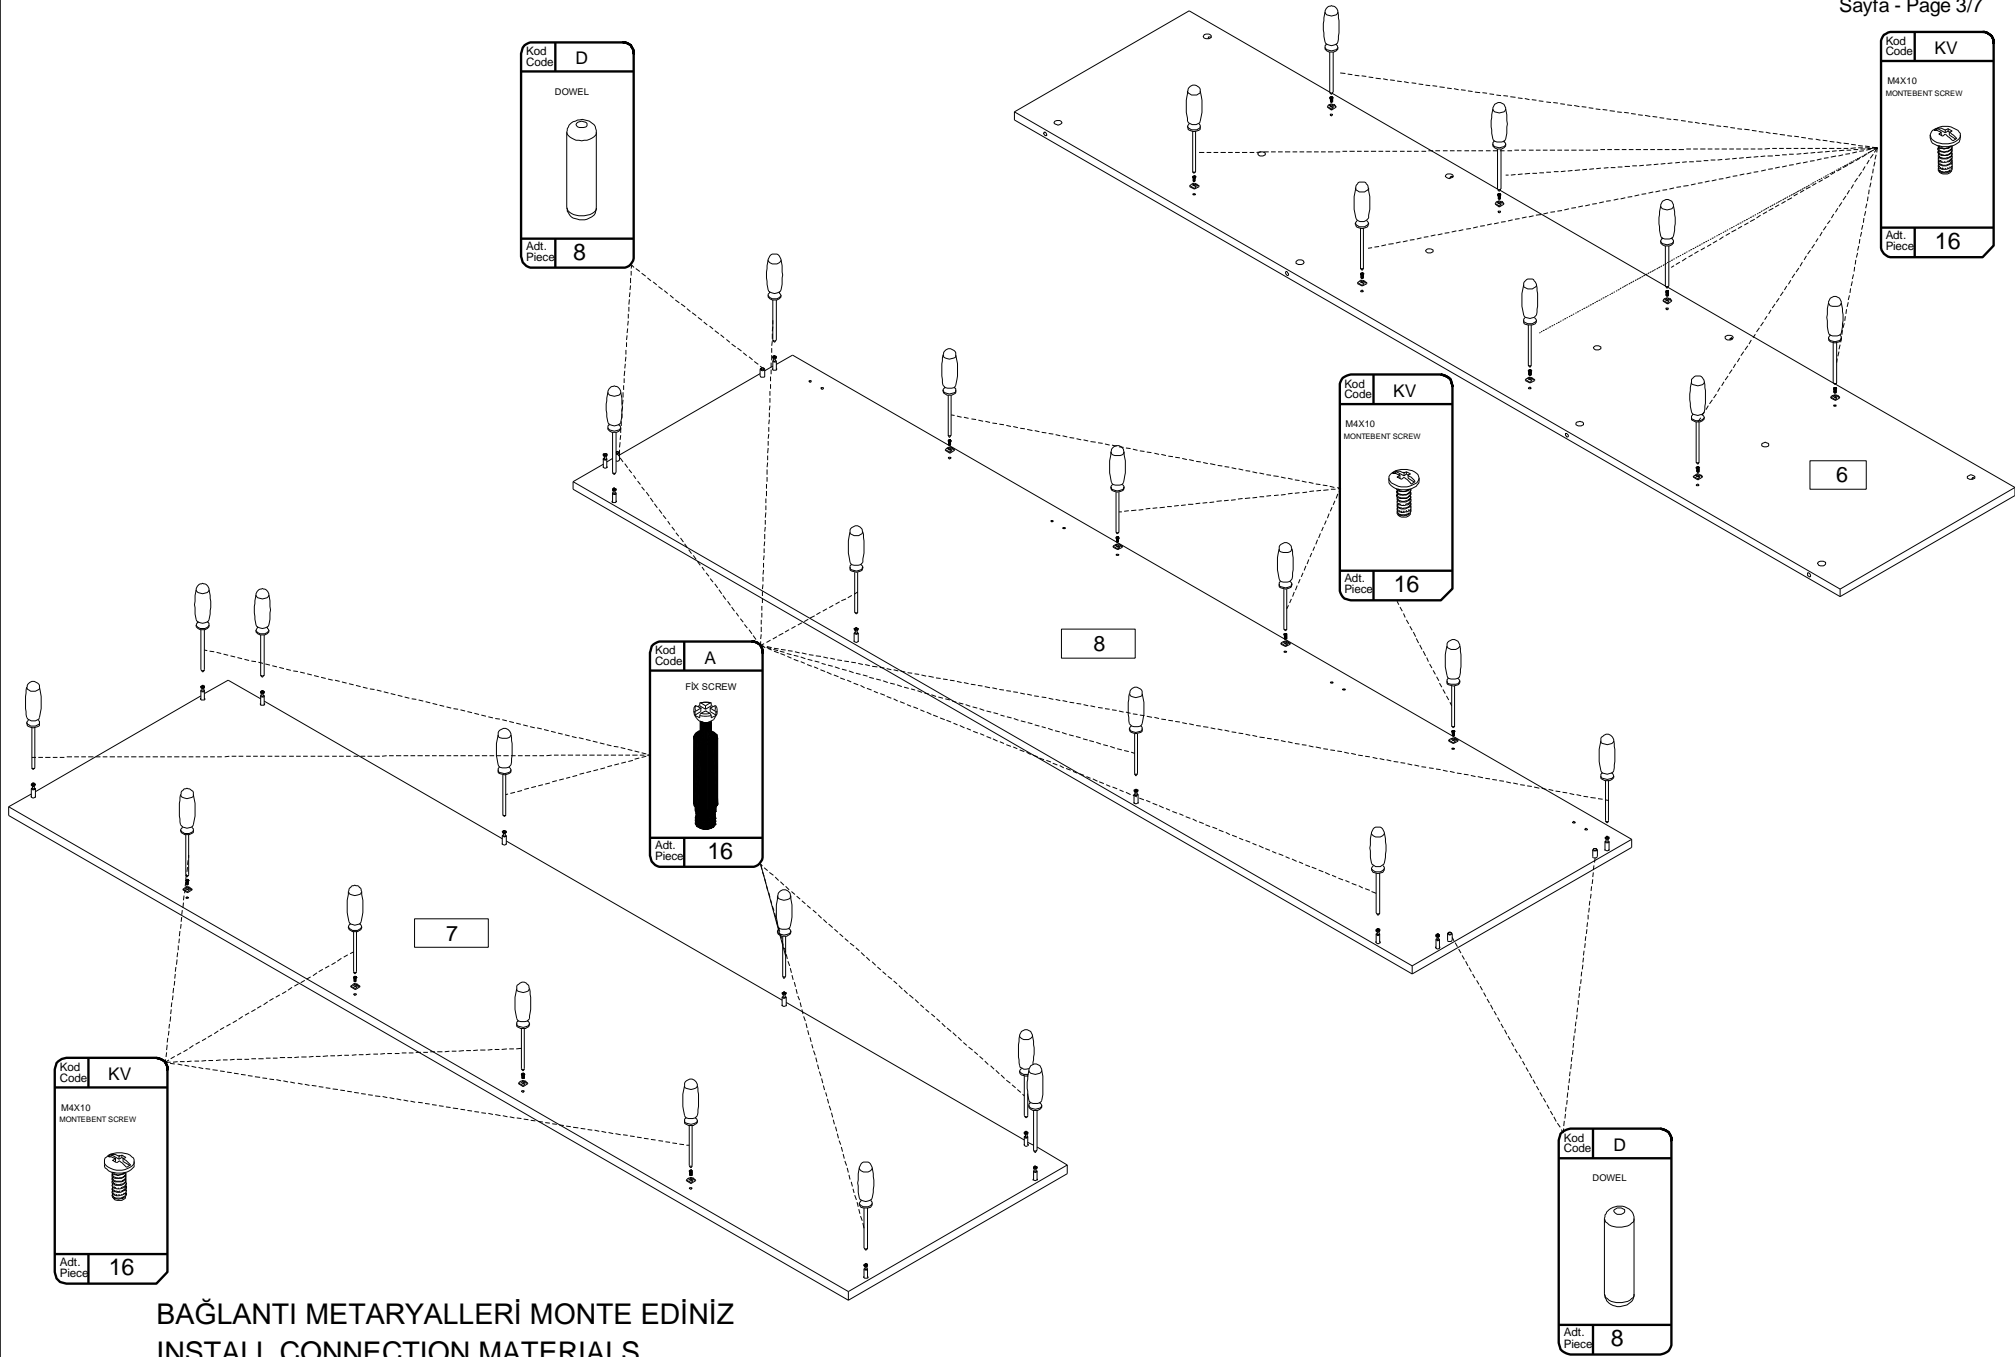

MASERATİ CAMLI DOLAP GÖVDE

MASERATİ GLASS CABINET BODY

PARTS THAT CAN BE SERVICED AFTER SALES

SSH OLABİLECEK PARÇALAR

| PARÇA KODU | PARÇA ADI | ADET |
|------------|---|------|
| 1 | ALT TABLA / BOTTOM TABLE | 1 |
| 2 | CAMLI BLOK LEDLİ RAF / GLASSED BLOCK LED SHELF | 4 |
| 3 | ÜST TABLA / TOP TABLE | 1 |
| 4 | MALZEME PAKETİ / MATERIAL PACKAGE | 1 |
| 5 | METAL LED PROFİL / METAL LED PROFILE | 1 |
| | | |
| 6 | ARKA PANO / BACK PANEL | 1 |
| 7 | CAMLI YAN TABLA / GLAZED SIDE TABLE | 1 |
| 8 | YAN TABLA / SIDE TABLE | 1 |
| | | |
| | | |
| | | |
| | | |
| | | |
| | | |
| | | |

In case you need a sparepart, please indicate "Model Code" and "Accessory Code" shown in the assembly instructions.
LET'S PAY ATTENTION TO THE CODE AND LOCATION OF THE MATERIALS WHEN POSITIONING

| | |
|---|---|
| Kod Code | D |
| DOWEL | |
|  | |
| Adt. Piece | 8 |

LED METALİNİ MONTE EDİNİZ
INSTALL THE LED METAL

YAN TABLALARIN YERİNİ DEĞİŞTİREREK
SAĞ VEYA SAĞ MODÜL YAPABİLİRSİNİZ

YOU CAN MAKE A RIGHT OR RIGHT
MODULE BY CHANGING THE LOCATIONS
OF THE SIDE TABLES

BAĞLANTI METARYALLERİ MONTE EDİNİZ
INSTALL CONNECTION MATERIALS

AÇILI ŞEKİLDE TAKINIZ
INSTALL IT AT AN ANGLE

BAĞLANTI METARYALLERİ MONTE EDİNİZ
INSTALL CONNECTION MATERIALS

LED KABLolarINI
ÇIKARTTIKDAN SONRA TAKINIZ

INSTALL THE LED CABLES
AFTER REMOVING THEM

LED KABLORINI
TOPLAYICIYA TAKINIZ