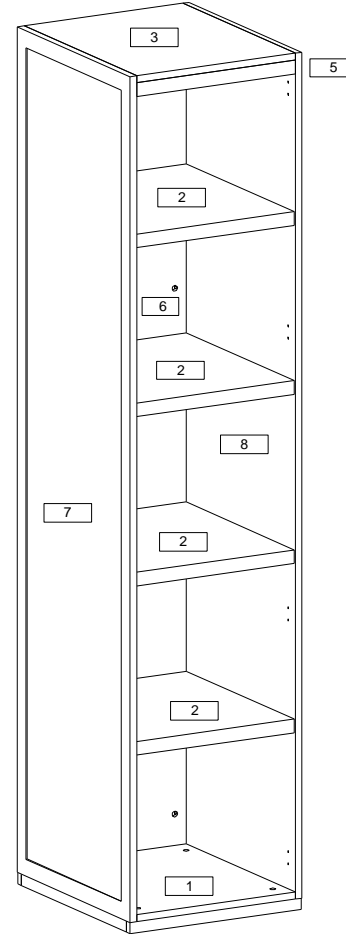

MASERATİ CAMLI DOLAP GÖVDE

MASERATİ GLASS CABINET BODY

PARTS THAT CAN BE SERVICED AFTER SALES

SSH OLABİLECEK PARÇALAR

| PARÇA KODU | PARÇA ADI | ADET |
|------------|---|------|
| 1 | ALT TABLA / BOTTOM TABLE | 1 |
| 2 | CAMLI BLOK LEDLİ RAF / GLASSED BLOCK LED SHELF | 4 |
| 3 | ÜST TABLA / TOP TABLE | 1 |
| 4 | MALZEME PAKETİ / MATERIAL PACKAGE | 1 |
| 5 | METAL LED PROFİL / METAL LED PROFILE | 1 |
| | | |
| 6 | ARKA PANO / BACK PANEL | 1 |
| 7 | CAMLI YAN TABLA / GLAZED SIDE TABLE | 1 |
| 8 | YAN TABLA / SIDE TABLE | 1 |
| | | |
| | | |
| | | |
| | | |
| | | |
| | | |
| | | |

In case you need a sparepart, please indicate "Model Code" and "Accessory Code" shown in the assembly instructions.
LET'S PAY ATTENTION TO THE CODE AND LOCATION OF THE MATERIALS WHEN POSITIONING

| | |
|---|---|
| Kod Code | D |
| DOWEL | |
|  | |
| Adt. Piece | 8 |

| | |
|---|----|
| Kod Code | KV |
| M4X10 MONTEBENT SCREW | |
|  | |
| Adt. Piece | 16 |

| | |
|---|----|
| Kod Code | KV |
| M4X10 MONTEBENT SCREW | |
|  | |
| Adt. Piece | 16 |

| | |
|---|----|
| Kod Code | A |
| FIX SCREW | |
|  | |
| Adt. Piece | 16 |