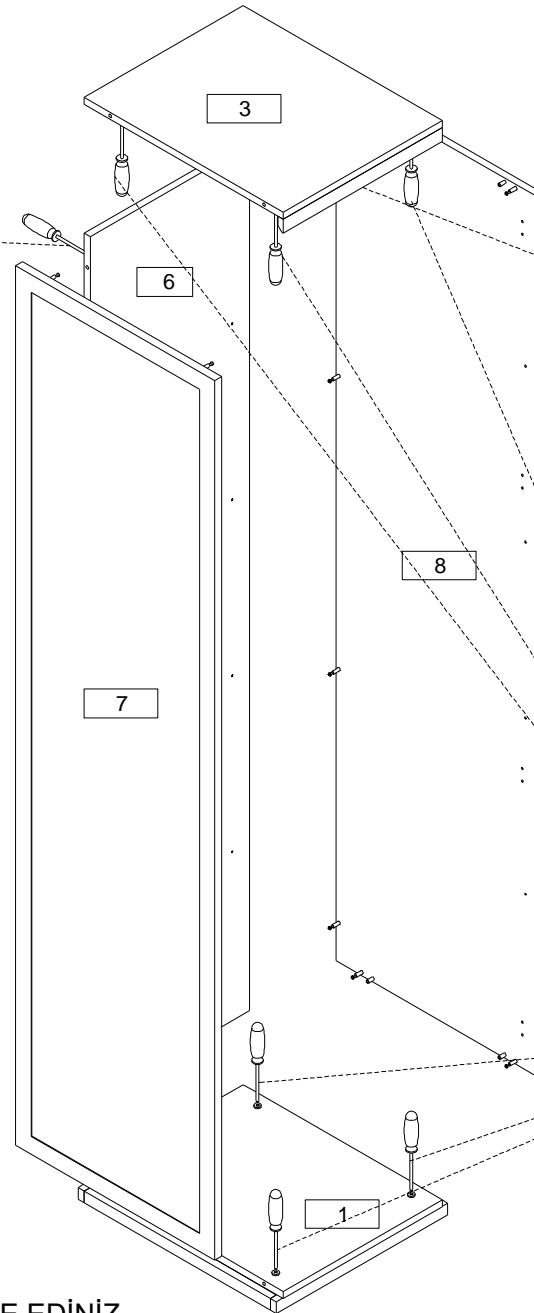

MASERATİ CAMLI DOLAP GÖVDE

MASERATİ GLASS CABINET BODY

PARTS THAT CAN BE SERVICED AFTER SALES

SSH OLABİLECEK PARÇALAR

| PARÇA KODU | PARÇA ADI | ADET |
|------------|---|------|
| 1 | ALT TABLA / BOTTOM TABLE | 1 |
| 2 | CAMLI BLOK LEDLİ RAF / GLASSED BLOCK LED SHELF | 4 |
| 3 | ÜST TABLA / TOP TABLE | 1 |
| 4 | MALZEME PAKETİ / MATERIAL PACKAGE | 1 |
| 5 | METAL LED PROFİL / METAL LED PROFILE | 1 |
| | | |
| 6 | ARKA PANO / BACK PANEL | 1 |
| 7 | CAMLI YAN TABLA / GLAZED SIDE TABLE | 1 |
| 8 | YAN TABLA / SIDE TABLE | 1 |
| | | |
| | | |
| | | |
| | | |
| | | |
| | | |
| | | |

In case you need a sparepart, please indicate "Model Code" and "Accessory Code" shown in the assembly instructions.
LET'S PAY ATTENTION TO THE CODE AND LOCATION OF THE MATERIALS WHEN POSITIONING

| | |
|---|---|
| Kod Code | D |
| DOWEL | |
|  | |
| Adt. Piece | 8 |

| | |
|---|----|
| Kod Code | KV |
| M4X10 MONTEBENT SCREW | |
|  | |
| Adt. Piece | 16 |

| | |
|---|----|
| Kod Code | KV |
| M4X10 MONTEBENT SCREW | |
|  | |
| Adt. Piece | 16 |

| | |
|---|----|
| Kod Code | A |
| FIX SCREW | |
|  | |
| Adt. Piece | 16 |

LED METALİNİ MONTE EDİNİZ
INSTALL THE LED METAL

YAN TABLALARIN YERİNİ DEĞİŞTİREREK
SAĞ VEYA SAĞ MODÜL YAPABİLİRSİNİZ

YOU CAN MAKE A RIGHT OR RIGHT
MODULE BY CHANGING THE LOCATIONS
OF THE SIDE TABLES

BAĞLANTI METARYALLERİ MONTE EDİNİZ
INSTALL CONNECTION MATERIALS