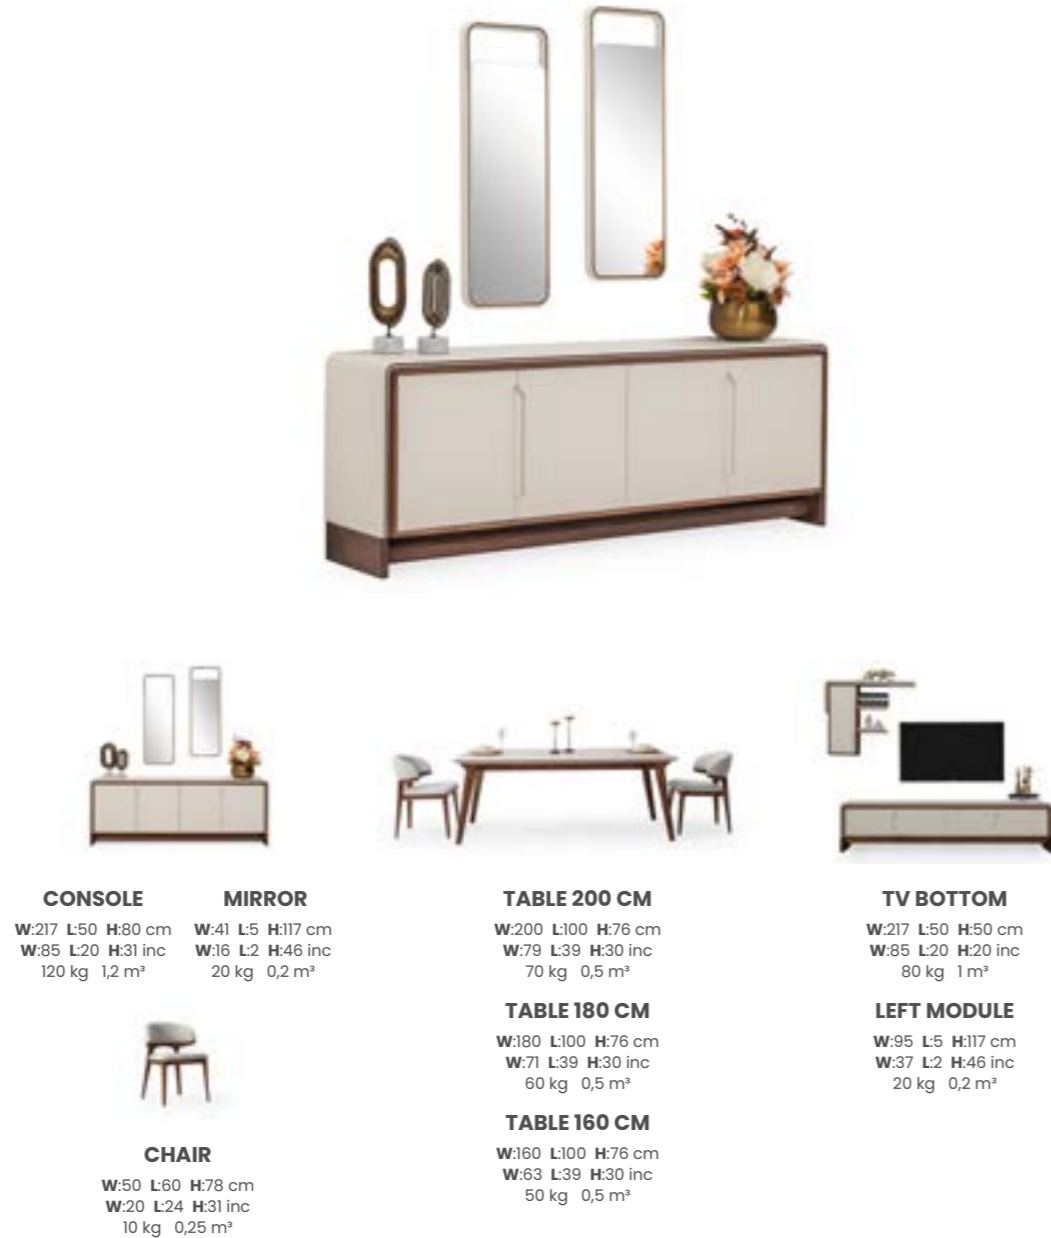

CADILLAC *dining room*

Cadillac having a commodious and quiet appearance will be good for you. It will add a commodious atmosphere to your room with its bright and authentic style.

dining room CADILLAC