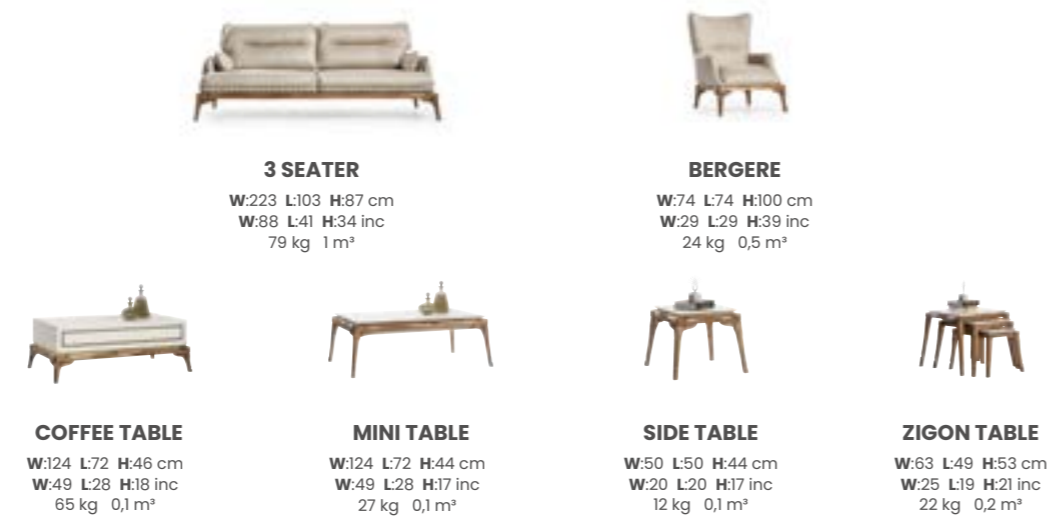

We decorate what we miss at home in urban life flowing quickly. Valuation and worthiness of wood are quite different when your aspirations come into existence with decoration.