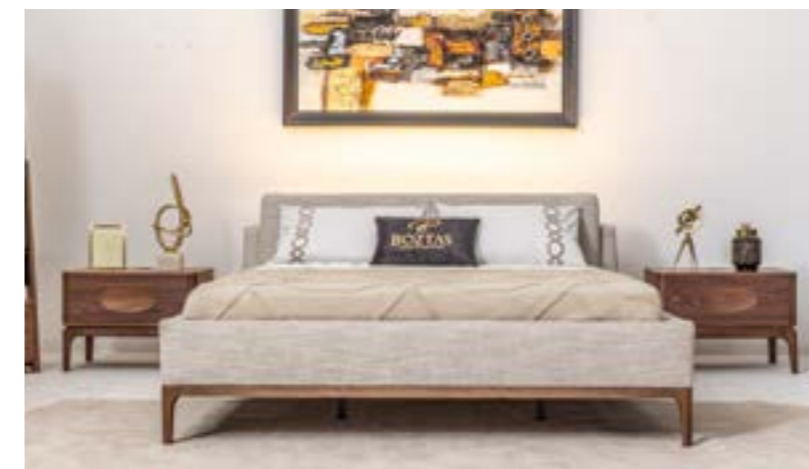

CONTEMPORARY TRADITION

It makes you feel a dazzling and heavy yet innovative style that softens the magnificence of the classic with modern lines.