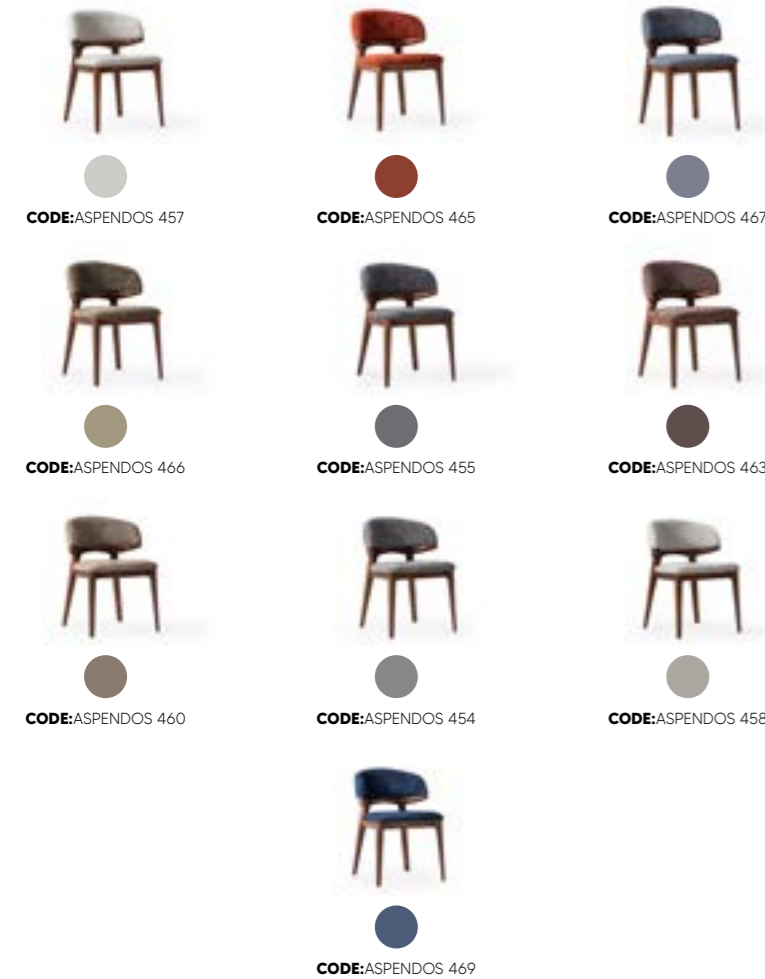

CADILLAC *dining room*

Cadillac having a commodious and quiet appearance will be good for you. It will add a commodious atmosphere to your room with its bright and authentic style.