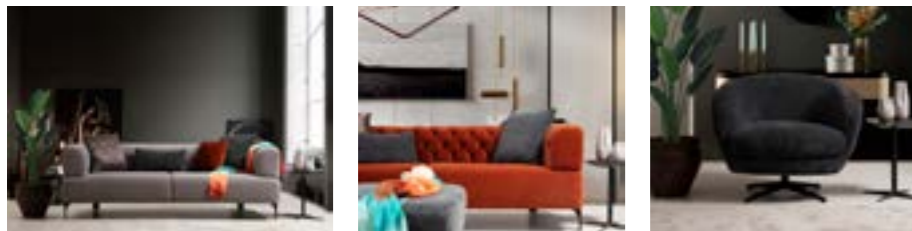

CRATOS *sofa set*

CODE:MOLLY 06

CODE:ALTO 05

CODE:ALTO 33

We have created a peaceful and eye-catching place that provides integrity with simple but stylish pieces. Small details always make the difference.