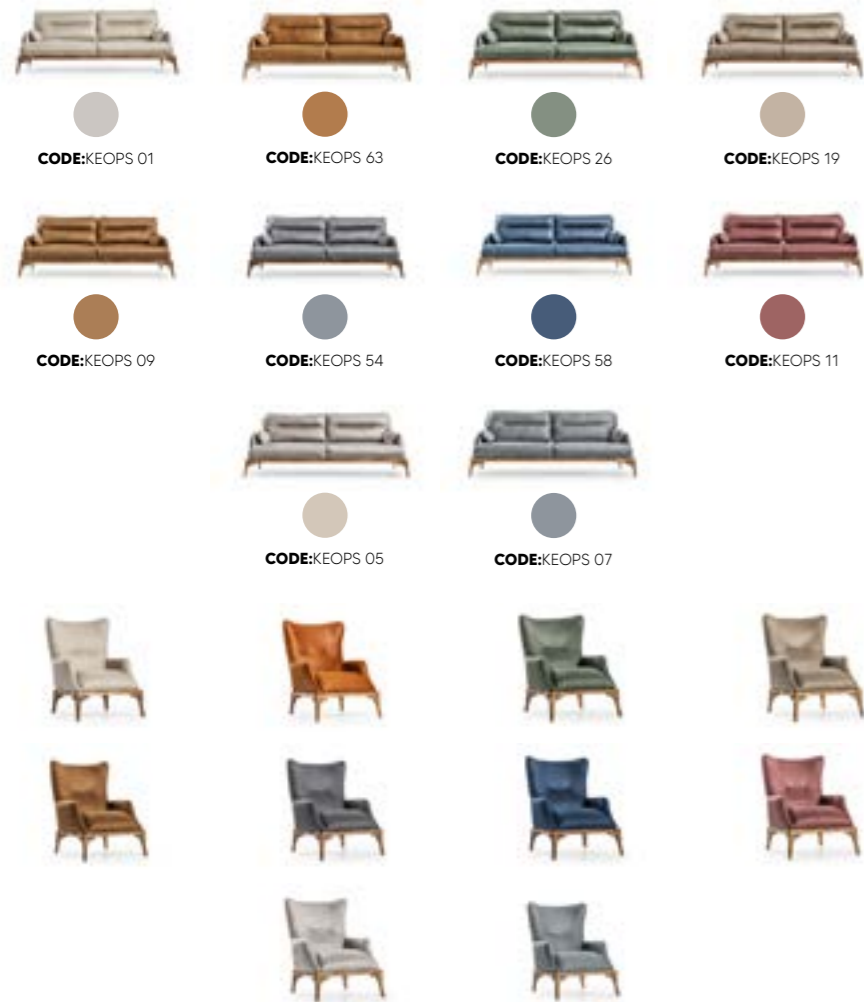

TETRA sofa set