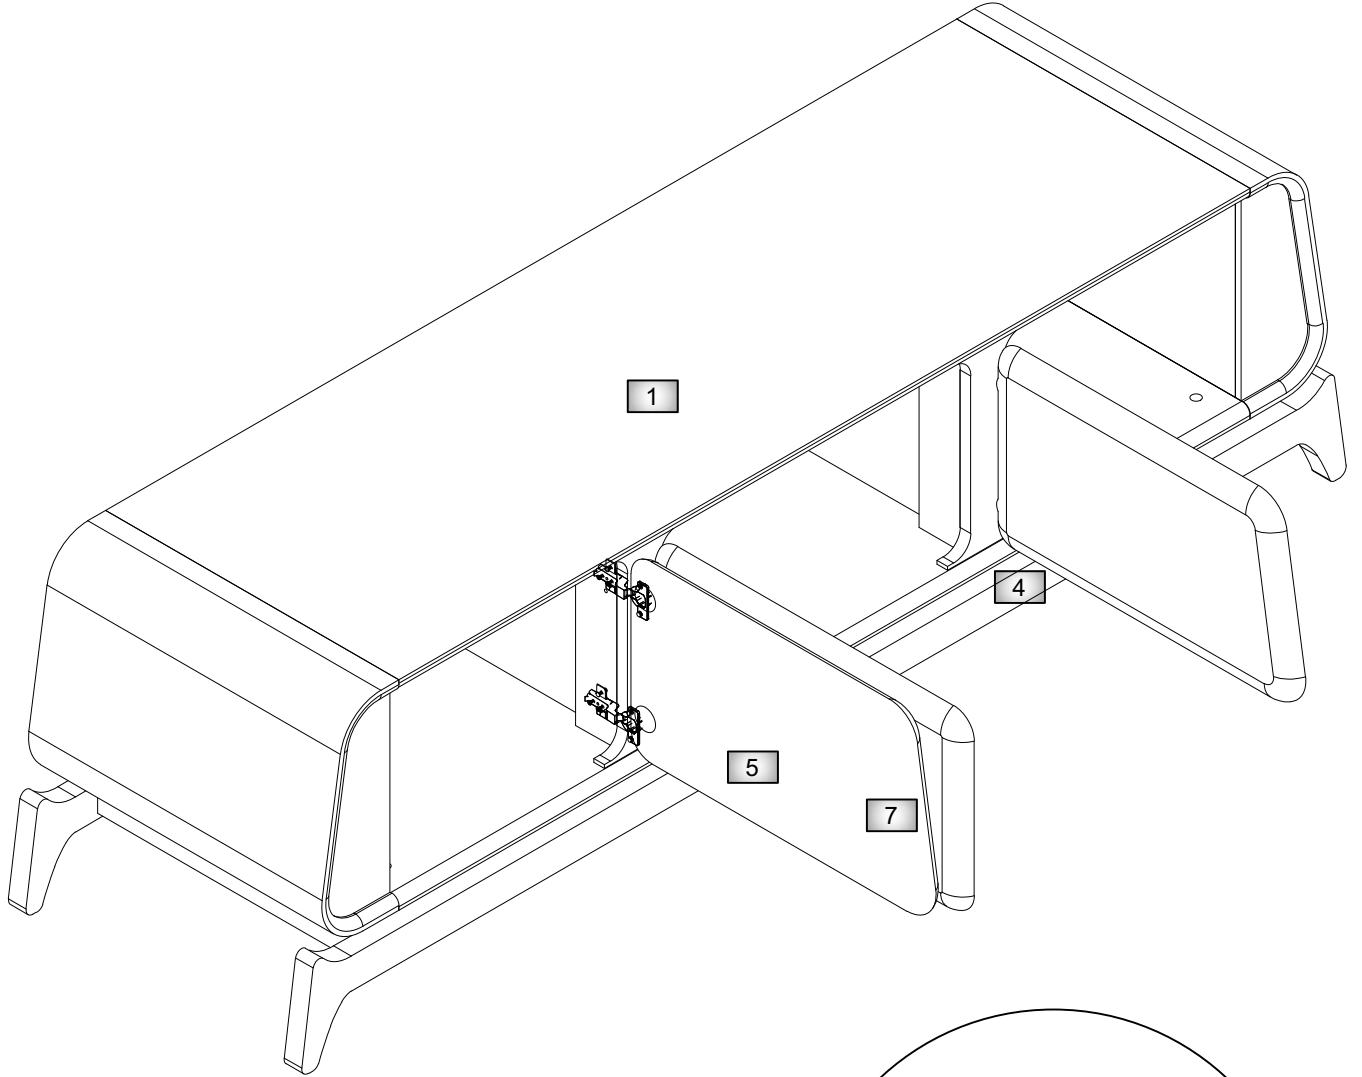

ARKALIK KANALA OURTUKTAN SONRA 8*14
ZIMBA İLE ÇAKILARAK SABITLENİR.
BACK IS FIXED WITH 8*14 STAPLES AFTER
FITTING TO THE CHANNEL.