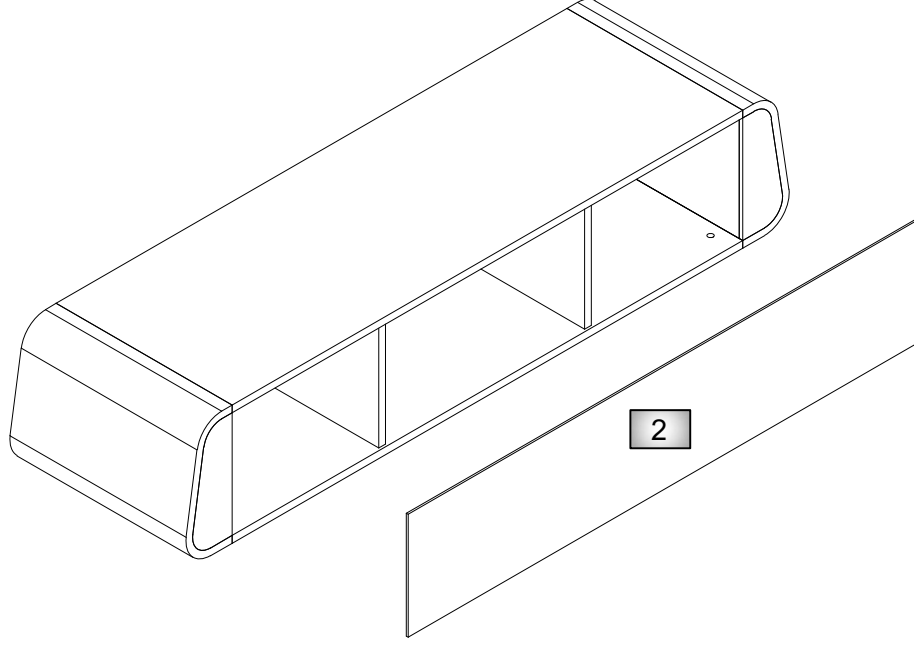

ARKALIK KANALA OURTUKTAN SONRA 8*14
ZIMBA İLE ÇAKILARAK SABITLENİR.
BACK IS FIXED WITH 8*14 STAPLES AFTER
FITTING TO THE CHANNEL.